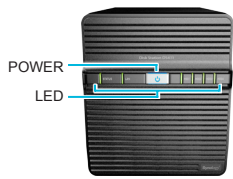

CONNECTIONS & BUTTONS