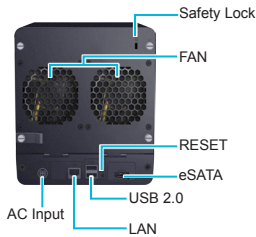

CONNECTIONS & BUTTONS